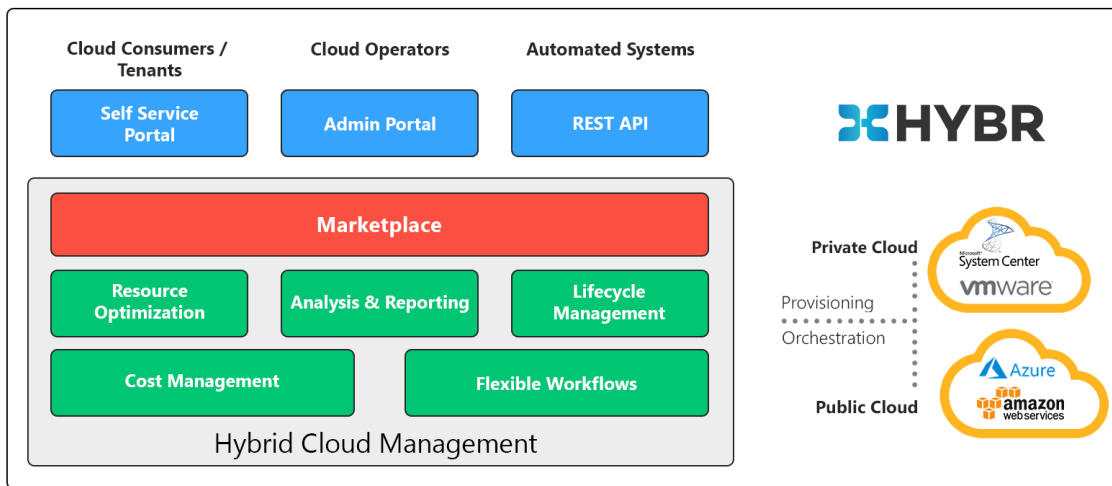

# HYBR: Hybrid Cloud Management Platform

## Overview

Hybr® is a white-labeled multi-tenant self-service platform that helps Enterprises, Cloud & Managed Service providers with first-class integrations to the data center, public, and private/hybrid cloud platforms for rich management, automation, and reseller billing experience. The solution offers workload life cycle management, cost management and a centralized marketplace experience that helps software license providers, resellers and distributors sell various catalogs of solutions and services across hybrid cloud.

Custom / XaaS

Admin Portal

Tenant Portal

Cross-Cloud IaaS Integrations

API Endpoints Integration

Cloud Orchestration

Cloud Governance & Control

Cloud Discovery & Migration