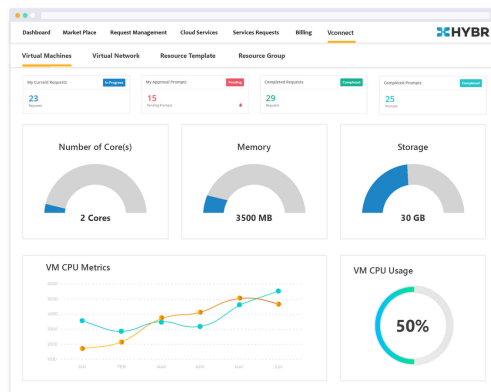

Tenant Portal

Cross-Cloud IaaS Integrations

API Endpoints Integration

Cloud Orchestration

Cloud Governance & Control

Cloud Discovery & Migration

Automated Workflows