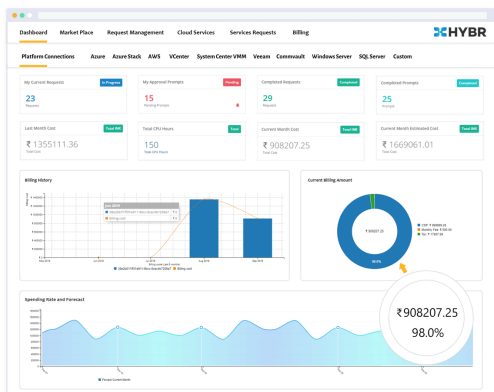

Admin Portal